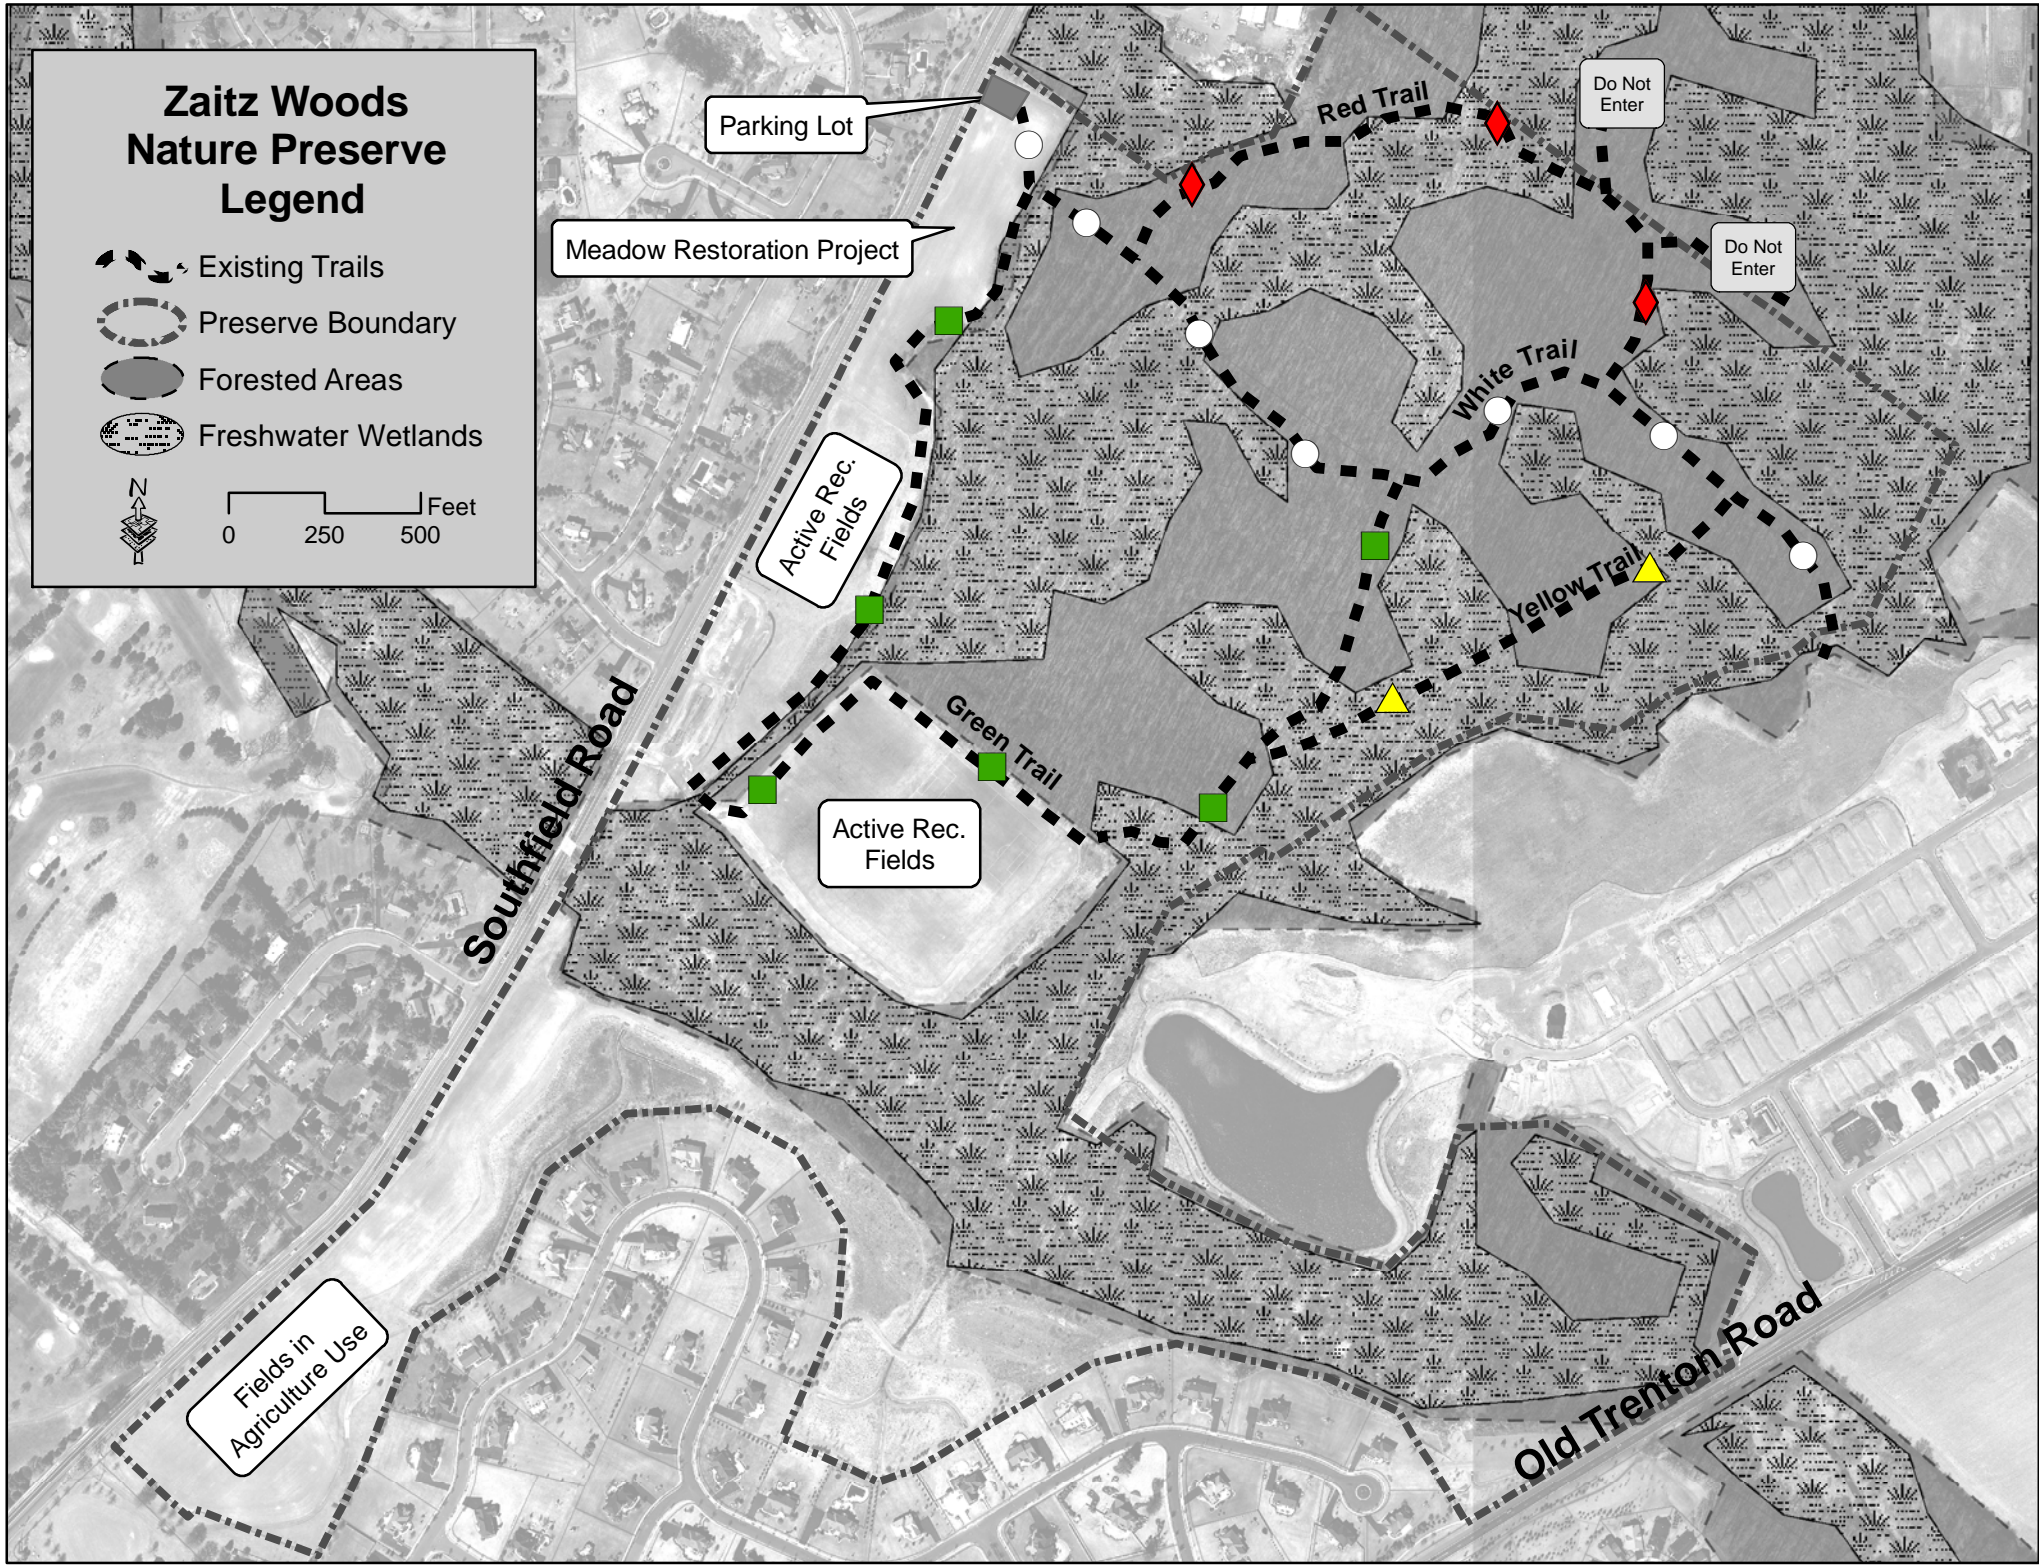

Zaitz Woods Nature Preserve Legend

- Existing Trails
- Preserve Boundary
- Forested Areas
- Freshwater Wetlands

0 250 500 Feet

Parking Lot

Meadow Restoration Project

Active Rec.
Fields

Active Rec.
Fields

Fields in
Agriculture
Use

Southfield Road

Green Trail

Red Trail

White Trail

Yellow Trail

Old Trenton Road

Do Not Enter

Do Not Enter