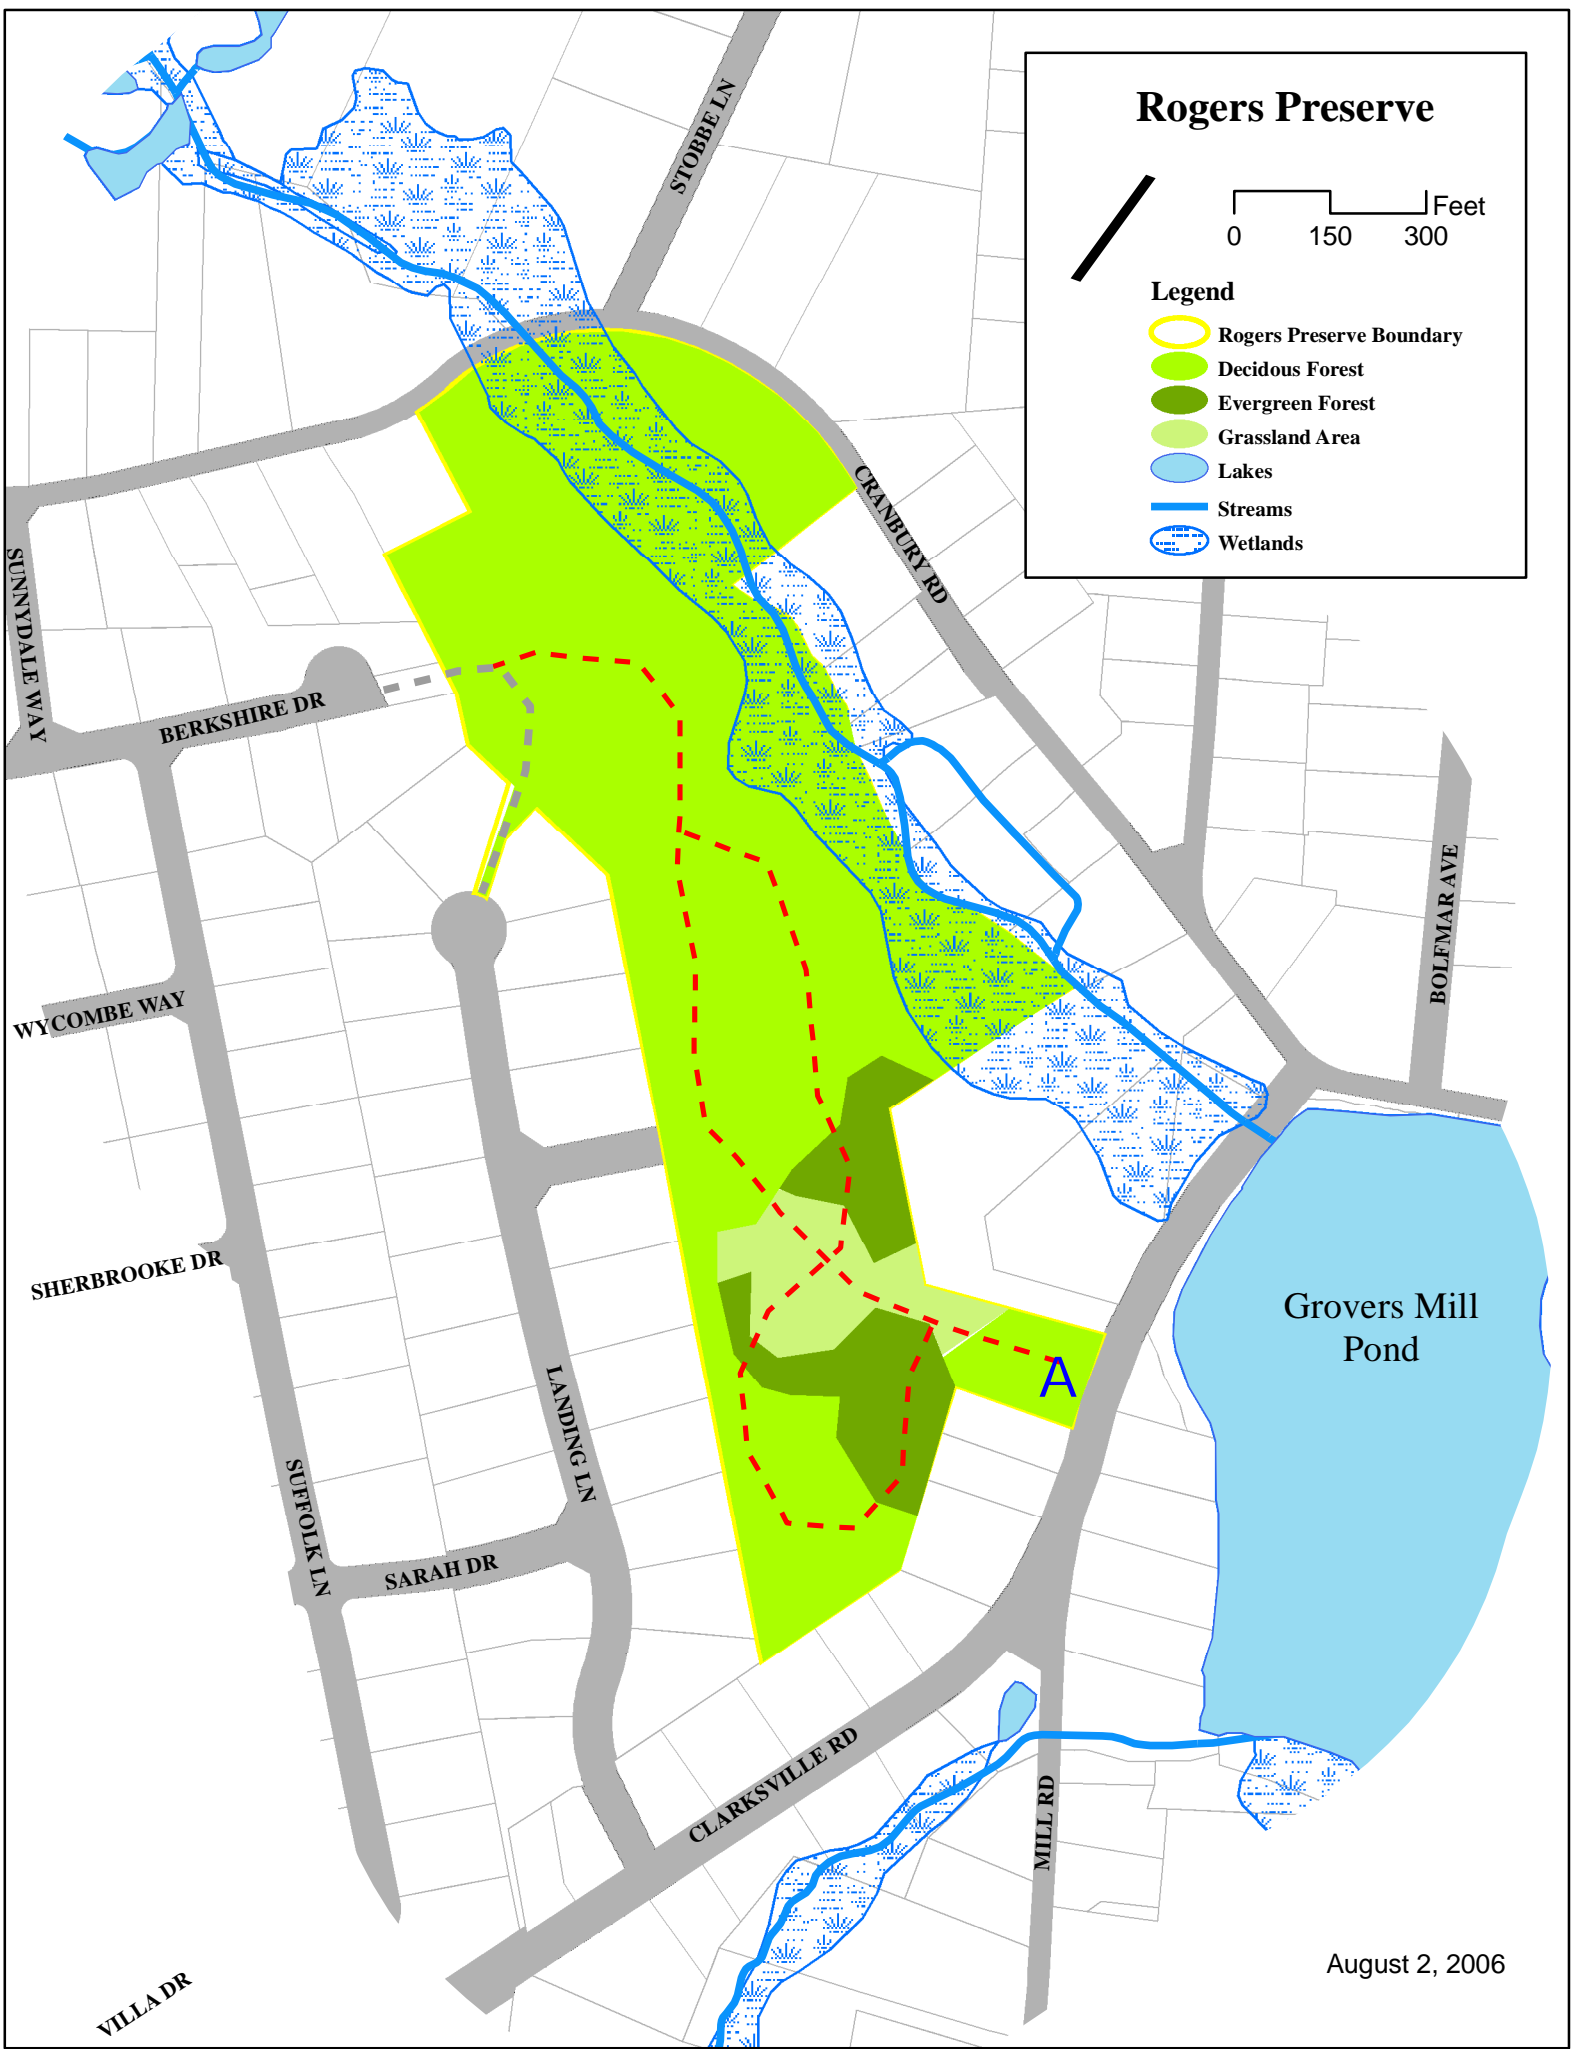

Rogers Preserve

Legend

- Rogers Preserve Boundary
- Deciduous Forest
- Evergreen Forest
- Grassland Area
- Lakes
- Streams
- Wetlands

August 2, 2006