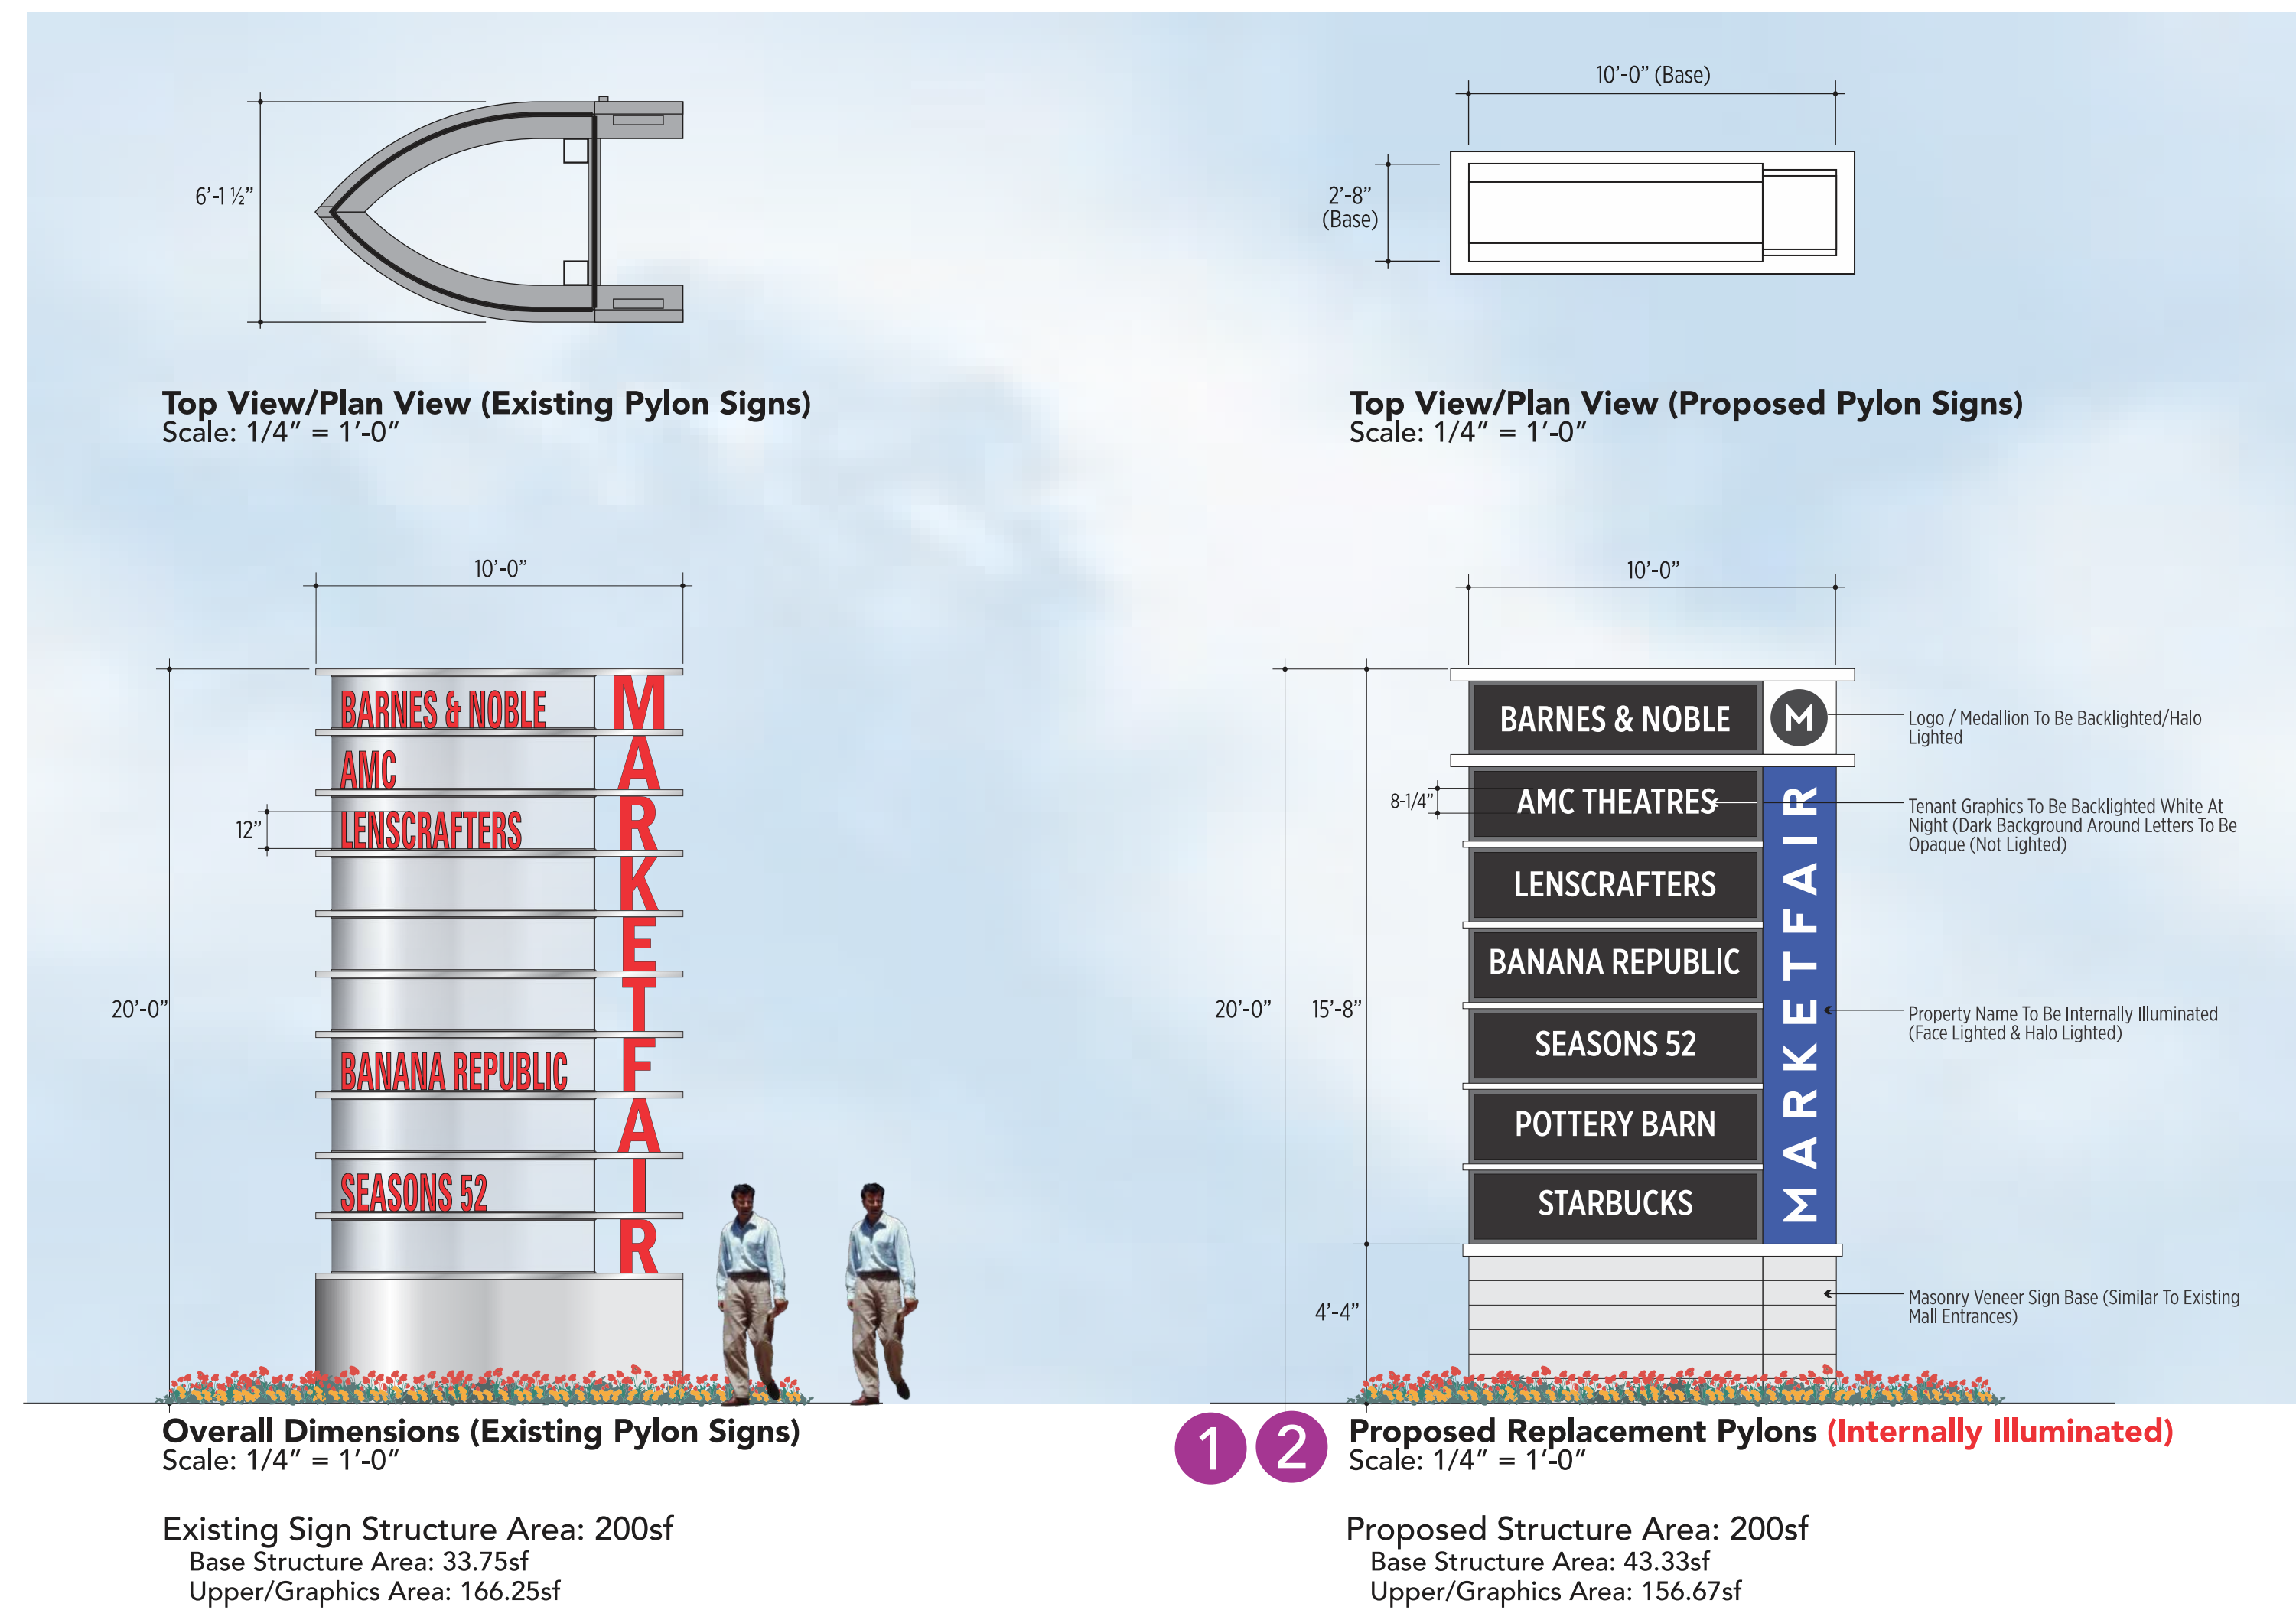

## Ground Mounted Project/Tenant Identification Signage (Pylon)

Photo Implementation Study @ U.S. Route 1

Photo Implementation Study @ Meadow Road

## Sign Location Plan (Project/Tenant Identification Pylon Signs)

## Existing vs. Proposed: Project/Tenant Identification Pylon Signage

## Renderings (Proposed Replacement Project/Tenant Identification Pylon Signage)

All Designs/Sizes Subject To Review & Approval By Local Zoning