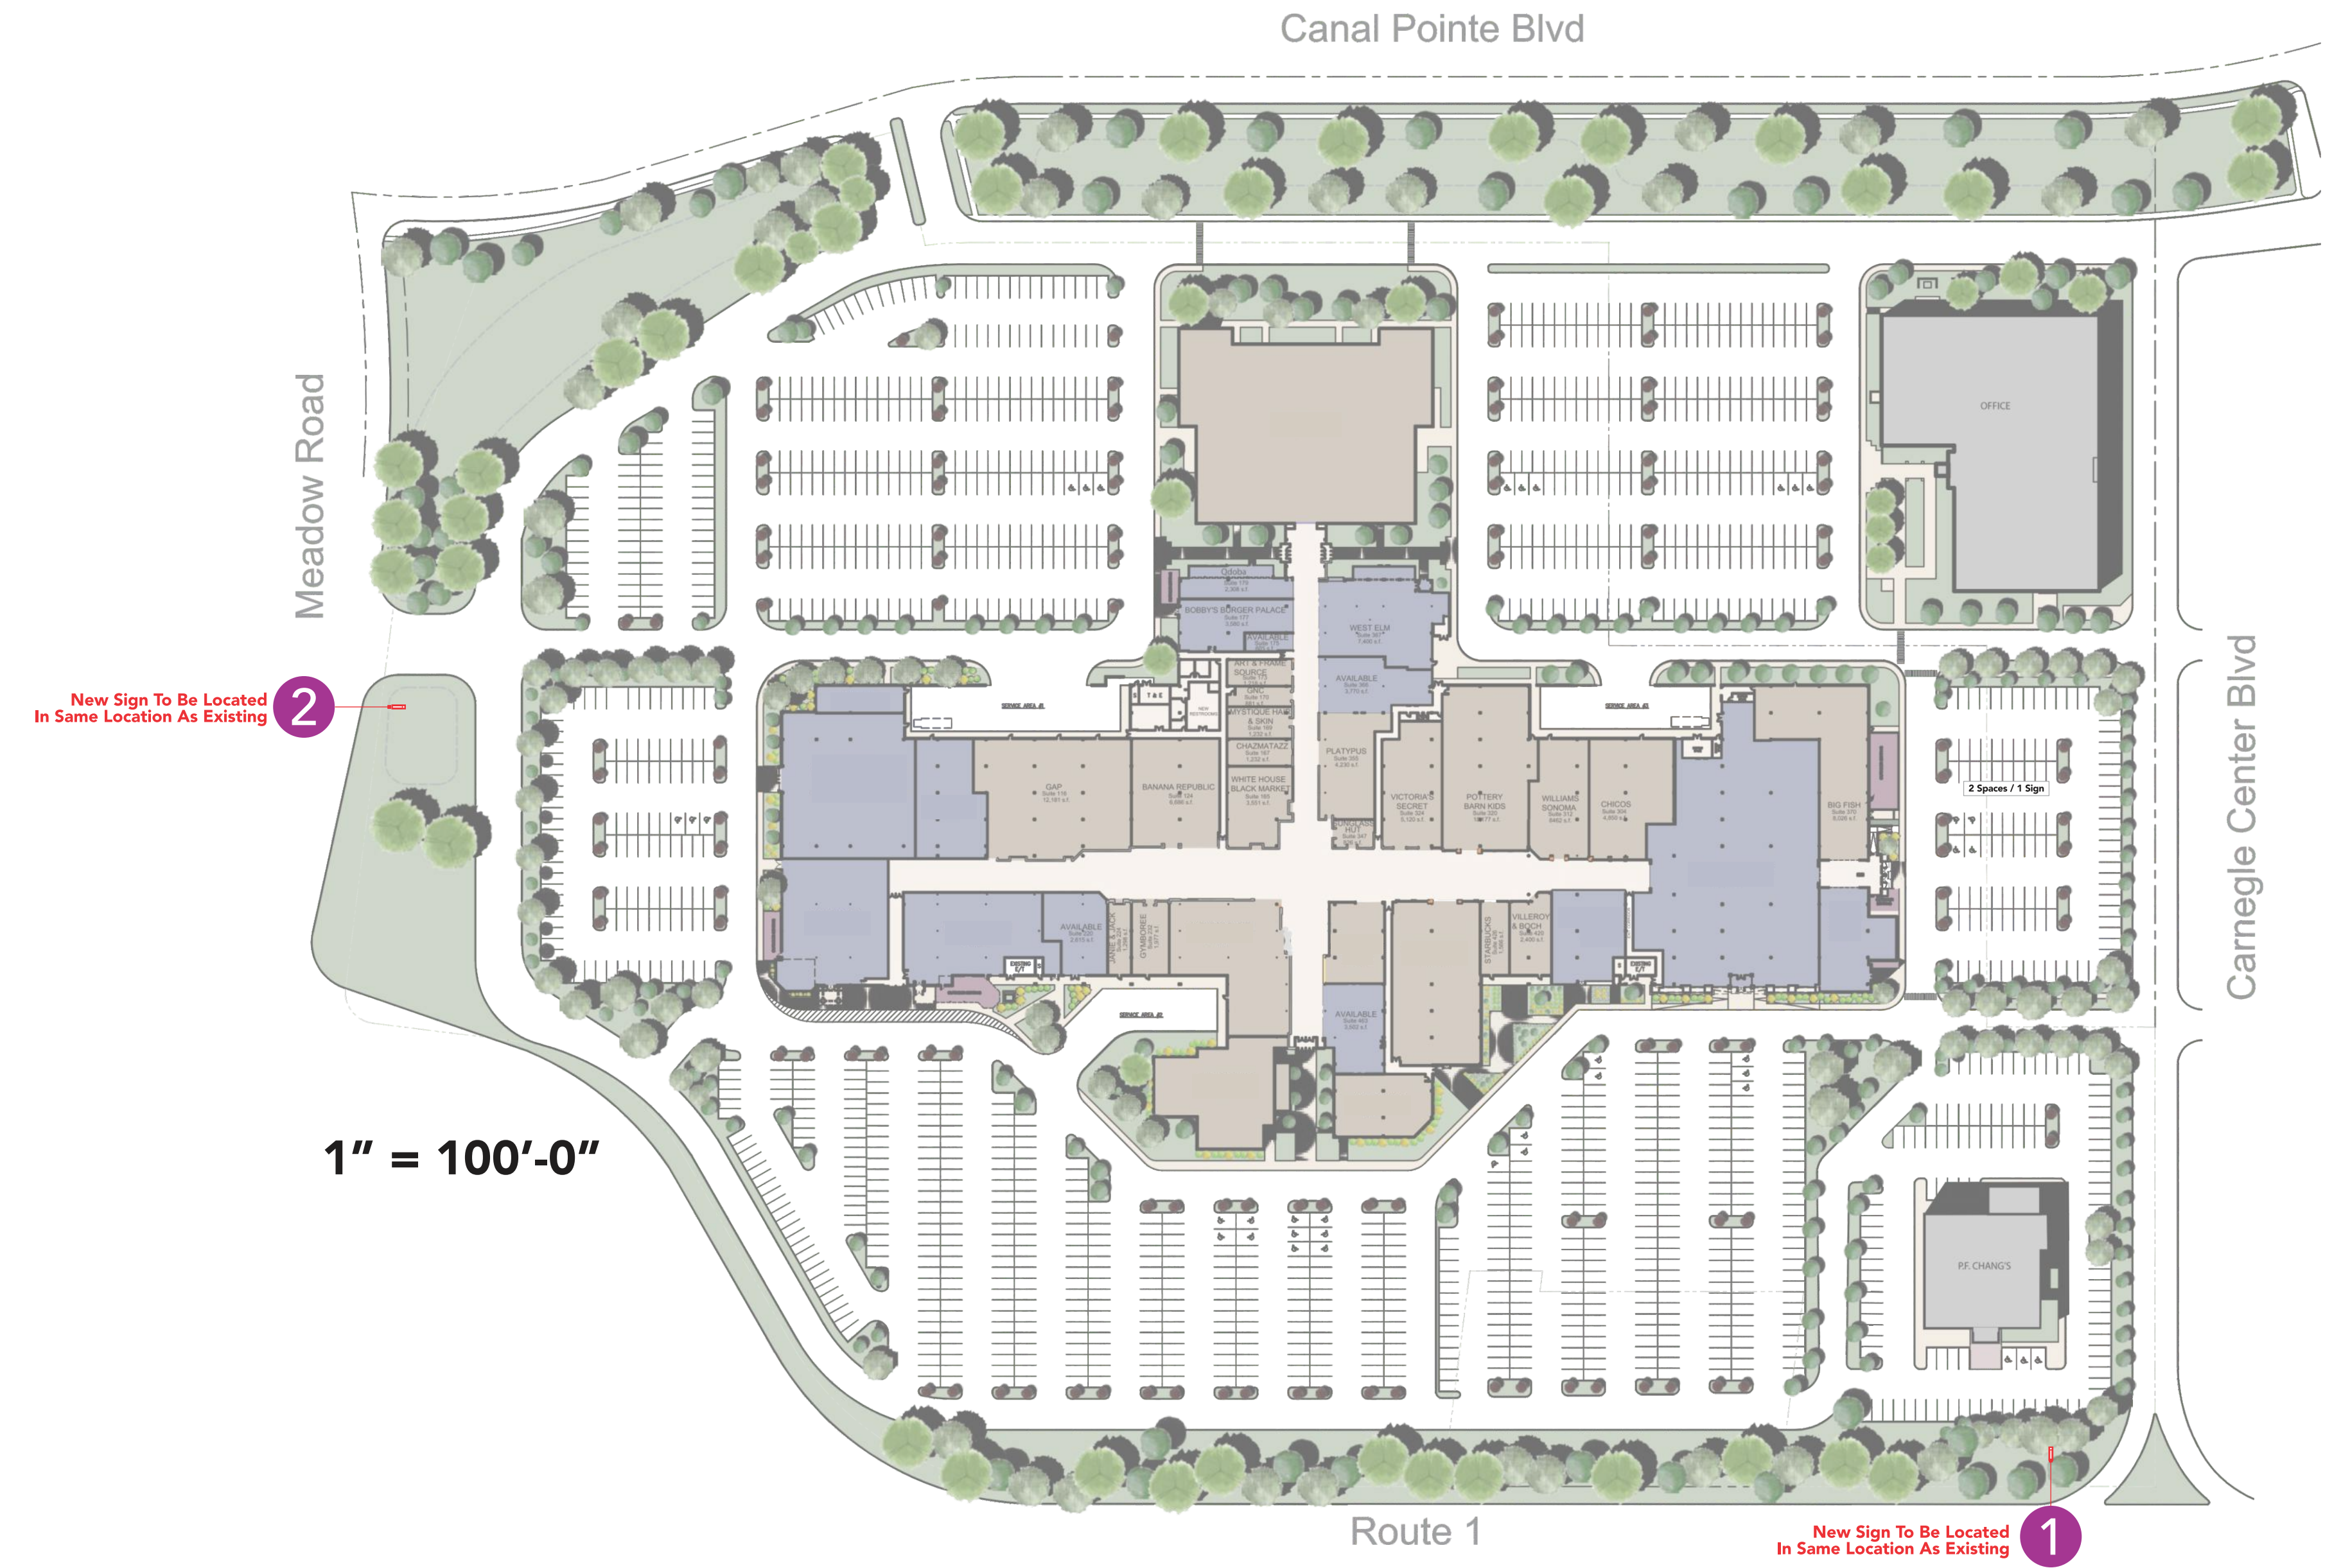

## Ground Mounted Project/Tenant Identification Signage (Pylon)

Photo Implementation Study @ U.S. Route 1

Photo Implementation Study @ Meadow Road

## Sign Location Plan (Project/Tenant Identification Pylon Signs)

## Existing vs. Proposed: Project/Tenant Identification Pylon Signage

## Renderings (Proposed Replacement Project/Tenant Identification Pylon Signage)

All Designs/Sizes Subject To Review & Approval By Local Zoning